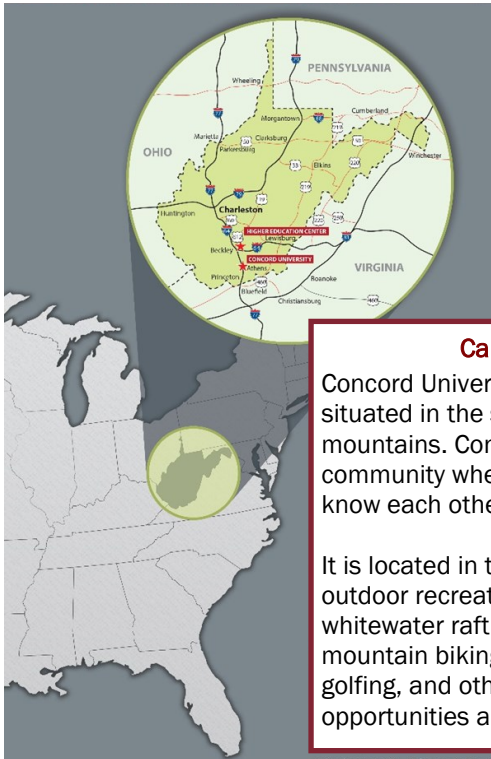

## University Profile

**Welcome to Concord University!**

State University located in Athens, West Virginia

[www.concord.edu](http://www.concord.edu)

**C**oncord University, founded in 1872, is a public, liberal arts institution located in Athens, West Virginia in the United States. It is known for its picturesque campus which has been called "The Campus Beautiful" for its scenic location on a knoll overlooking the mountains in the area. Concord is a small campus and known for its supportive community, committed to helping students achieve dreams.

### Campus Location

Concord University is a 123-acre campus situated in the scenic West Virginia mountains. Concord is a close-knit community where students and faculty know each other on a first-name basis.

It is located in the heart of the state's top outdoor recreational area where skiing, whitewater rafting, snowboarding, hiking, mountain biking, kayaking, camping, golfing, and other outdoor recreational opportunities are abundant.